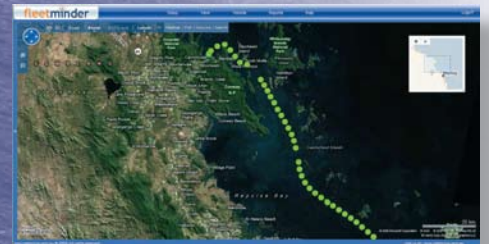

boatminder

BT1

GPS/SMS & LIVE WEB TRACKING & SECURITY

- GPS/SMS track on demand, security & location
- Remotely monitor intrusion, theft, flooding & low battery via SMS

● Hardware Features

- GPS/GPRS/SMS Communication
- Internal battery backup
- Water-resistant hardcase
- External GPS & GPRS antennas
- 6 inputs & 7 outputs remotely monitored & controlled
- Location, speed & direction can be reported via SMS
- Float switch for flooding alert by SMS
- Adrift or theft alert by SMS
- Input for intruder alarm